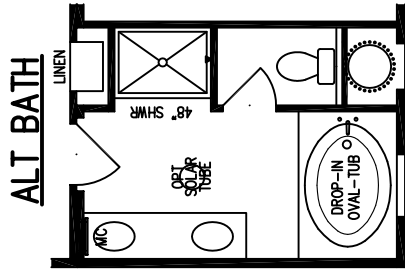

**MODEL SEP354A3  
'GLENVIEW'**

Palm Harbor Homes, Inc  
Copyright 2003  
All Rights Reserved

26'-8" x 54'-8"  
APPROXIMATELY 1458 SQ. FT.  
TEMPE, AZ REV: 1-4-07

**MODEL SEP354A3  
'GLENVIEW'**

Palm Harbor Homes, Inc  
Copyright 2003  
All Rights Reserved

26'-8" x 54'-8"  
APPROXIMATELY 1458 SQ. FT.  
TEMPE, AZ REV: 1-4-07