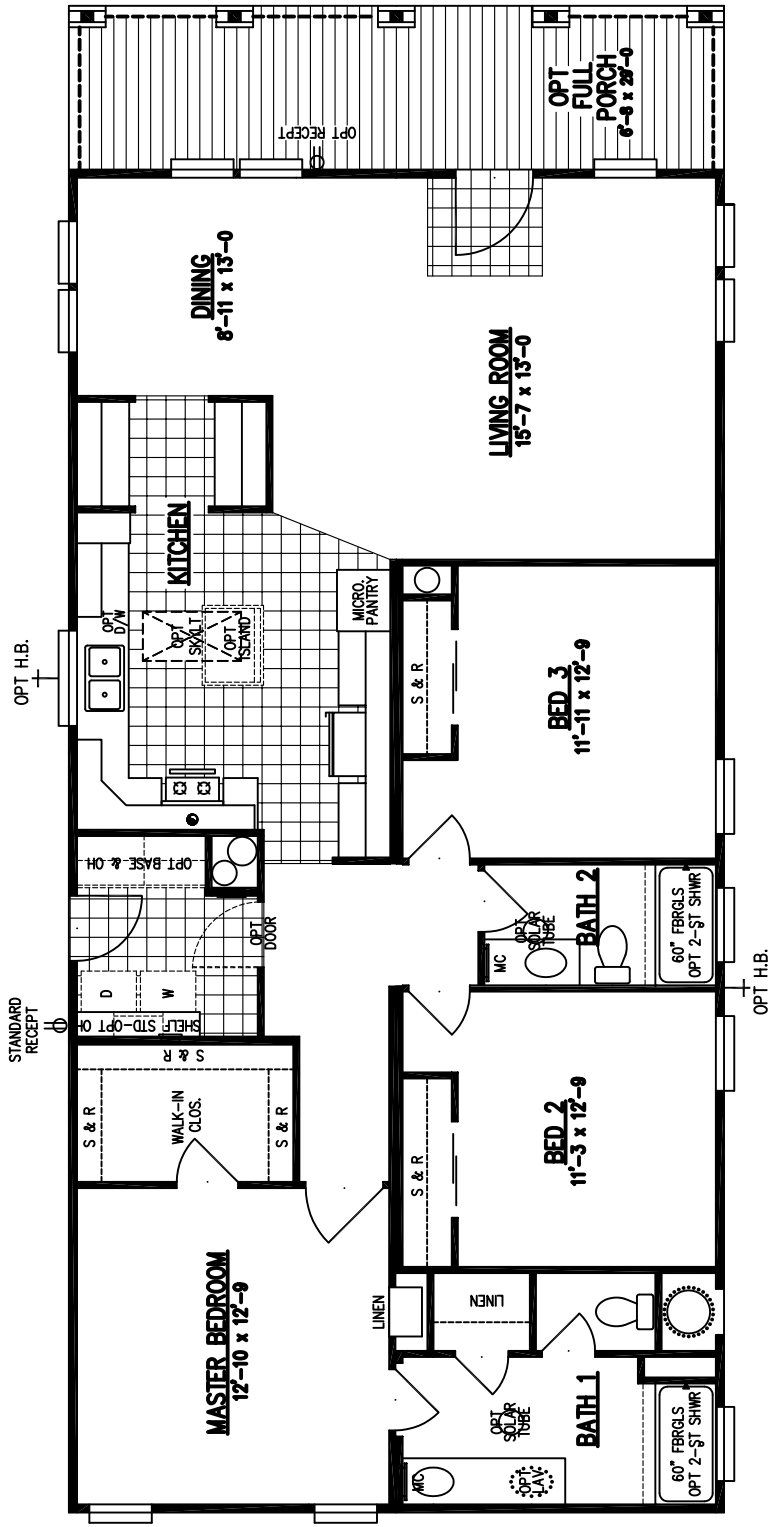

**MODEL SEP354A3  
'GLENVIEW'**

Palm Harbor Homes, Inc  
Copyright 2003  
All Rights Reserved

26'-8" x 54'-8"  
APPROXIMATELY 1458 SQ. FT.  
TEMPE, AZ REV: 1-4-07

**MODEL SEP354A3  
'GLENVIEW'**

Palm Harbor Homes, Inc  
Copyright 2003  
All Rights Reserved

26'-8" x 54'-8"  
APPROXIMATELY 1458 SQ. FT.  
TEMPE, AZ REV: 1-4-07