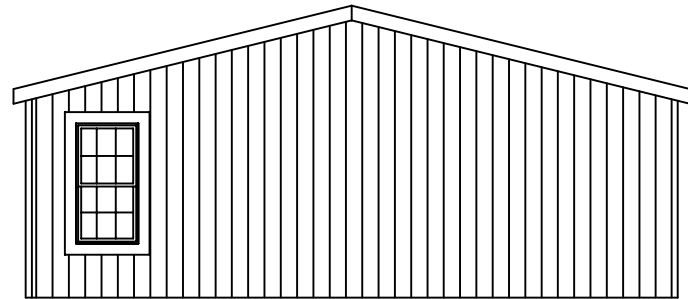

FRONT ELEVATION  
STANDARDEXTERIOR

FRONT ELEVATION  
UPGRADE EXTERIOR

FRONT ELEVATION  
STANDARD EXTERIOR

FRONT ELEVATION  
UPGRADE EXTERIOR

© COPYRIGHT 1999

TITLE: <b>ELEVATION</b>		MODEL: <b>SEP357A4</b>	INIT. <b>JLH</b>
DATE: <b>8-22-00</b>		NAME: <b>MONTEREY</b>	DATE: <b>10-20-99</b>
		SERIES: <b>SIGNATURE</b>	
	REVISION	INIT.	
	<b>4-SIDED ELEVATION</b>	<b>JLH</b>	