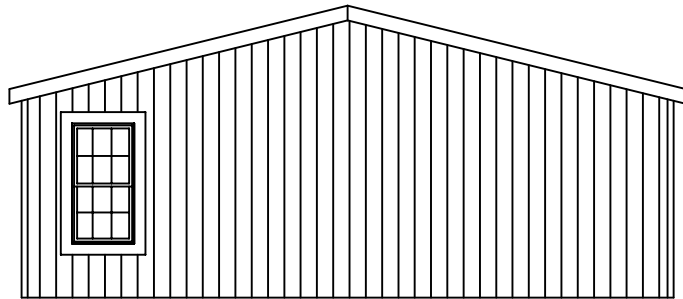

FRONT ELEVATION  
STANDARDEXTERIOR

FRONT ELEVATION  
UPGRADE EXTERIOR

FRONT ELEVATION  
STANDARD EXTERIOR

FRONT ELEVATION  
UPGRADE EXTERIOR

© COPYRIGHT 1999

TITLE: <b>ELEVATION</b>		MODEL: <b>SEP357A4</b>	INIT. <b>JLH</b>
DATE: <b>8-22-00</b>		NAME: <b>MONTEREY</b>	DATE: <b>10-20-99</b>
		SERIES: <b>SIGNATURE</b>	
	REVISION	INIT.	
	<b>4-SIDED ELEVATION</b>	<b>JLH</b>	