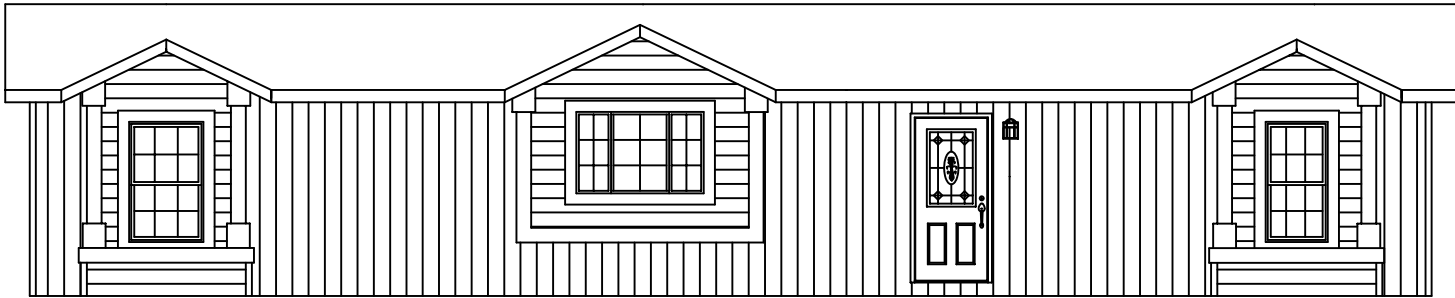

FRONT ELEVATION  
STANDARDEXTERIOR

FRONT ELEVATION  
UPGRADE EXTERIOR

FRONT ELEVATION  
STANDARD EXTERIOR

FRONT ELEVATION  
UPGRADE EXTERIOR

© COPYRIGHT 1999

TITLE: <b>ELEVATION</b>		MODEL: <b>SEP357A4</b>	INIT. <b>JLH</b>
DATE: <b>8-22-00</b>		NAME: <b>MONTEREY</b>	DATE: <b>10-20-99</b>
		SERIES: <b>SIGNATURE</b>	
	REVISION	INIT.	
	<b>4-SIDED ELEVATION</b>	<b>JLH</b>	